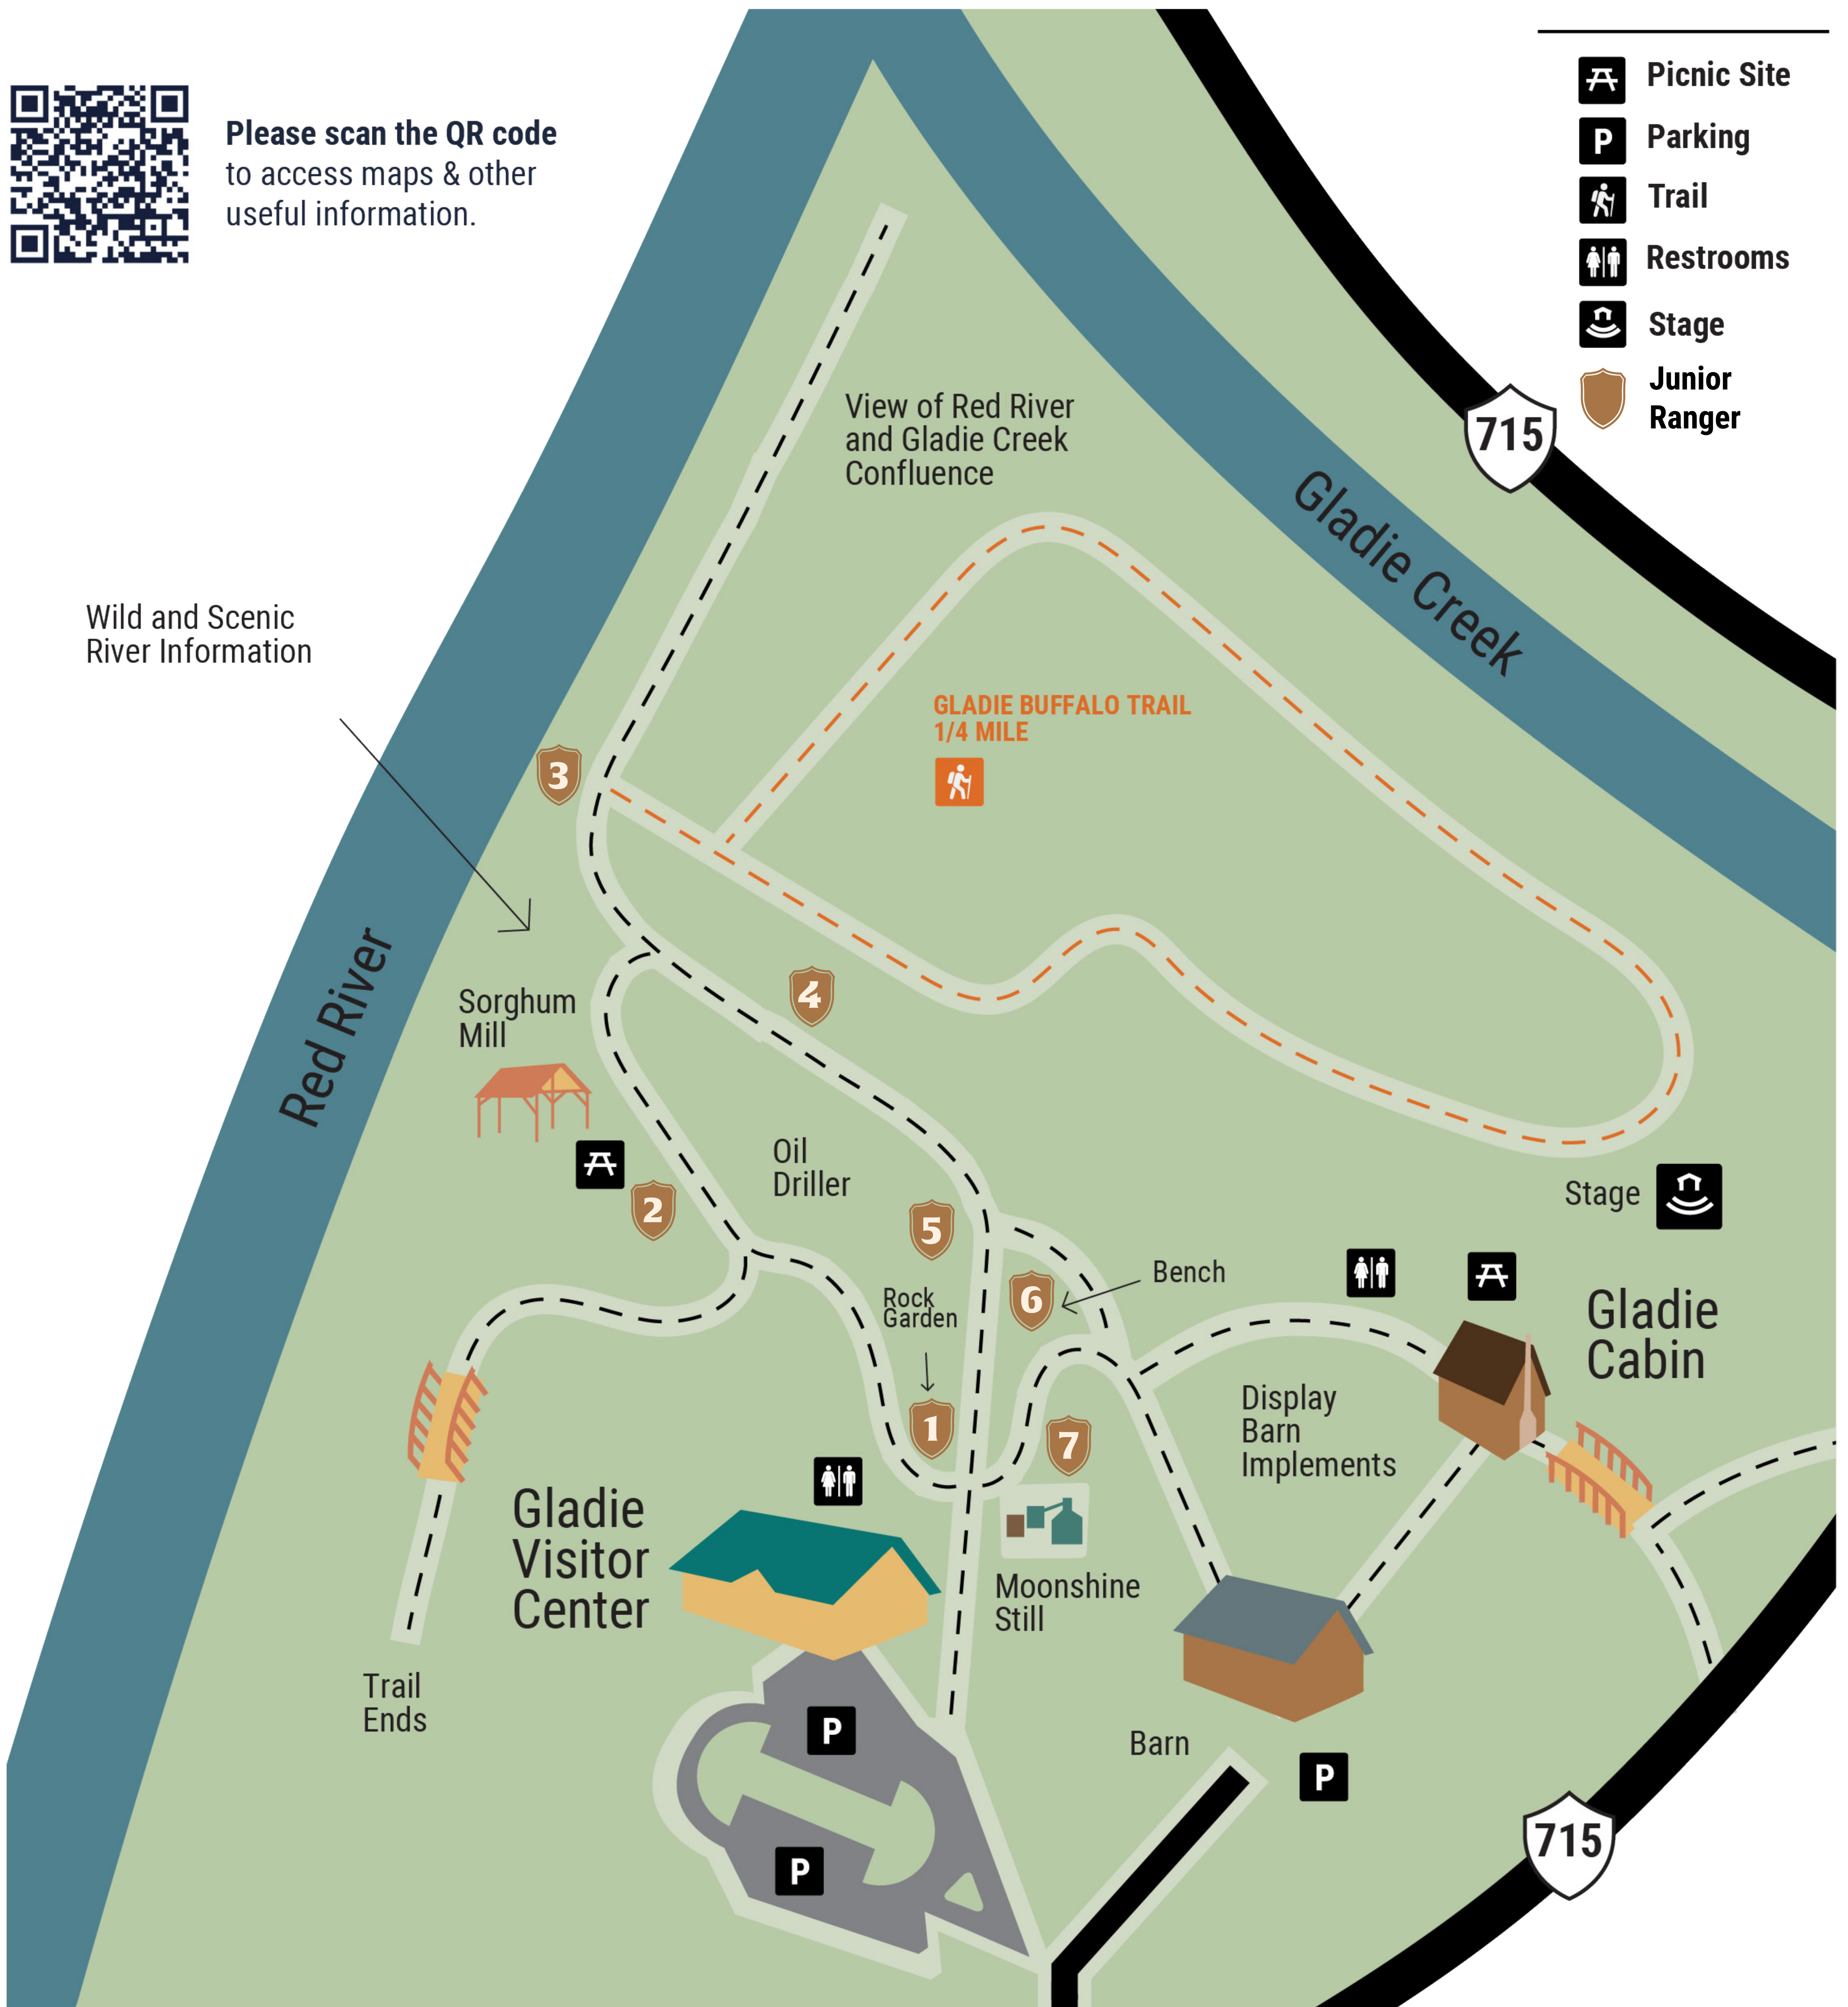

Gladie Cultural-Environmental Learning Center

3451 Sky Bridge Rd. | Pine Ridge, KY 41360
(606) 768-3341

 /gladievisitorcenter

 @findoutdoors

Please scan the QR code to access maps & other useful information.

Map Legend

-  Picnic Site
-  Parking
-  Trail
-  Restrooms
-  Stage
-  Junior Ranger

FIND
- OUTDOORS -

828.883.FIND | 49 Pisgah Highway Suite 4, Pisgah Forest, NC 28768
Site operated by FIND Outdoors | Map is not to scale.

GO **FIND** OUTDOORS.ORG