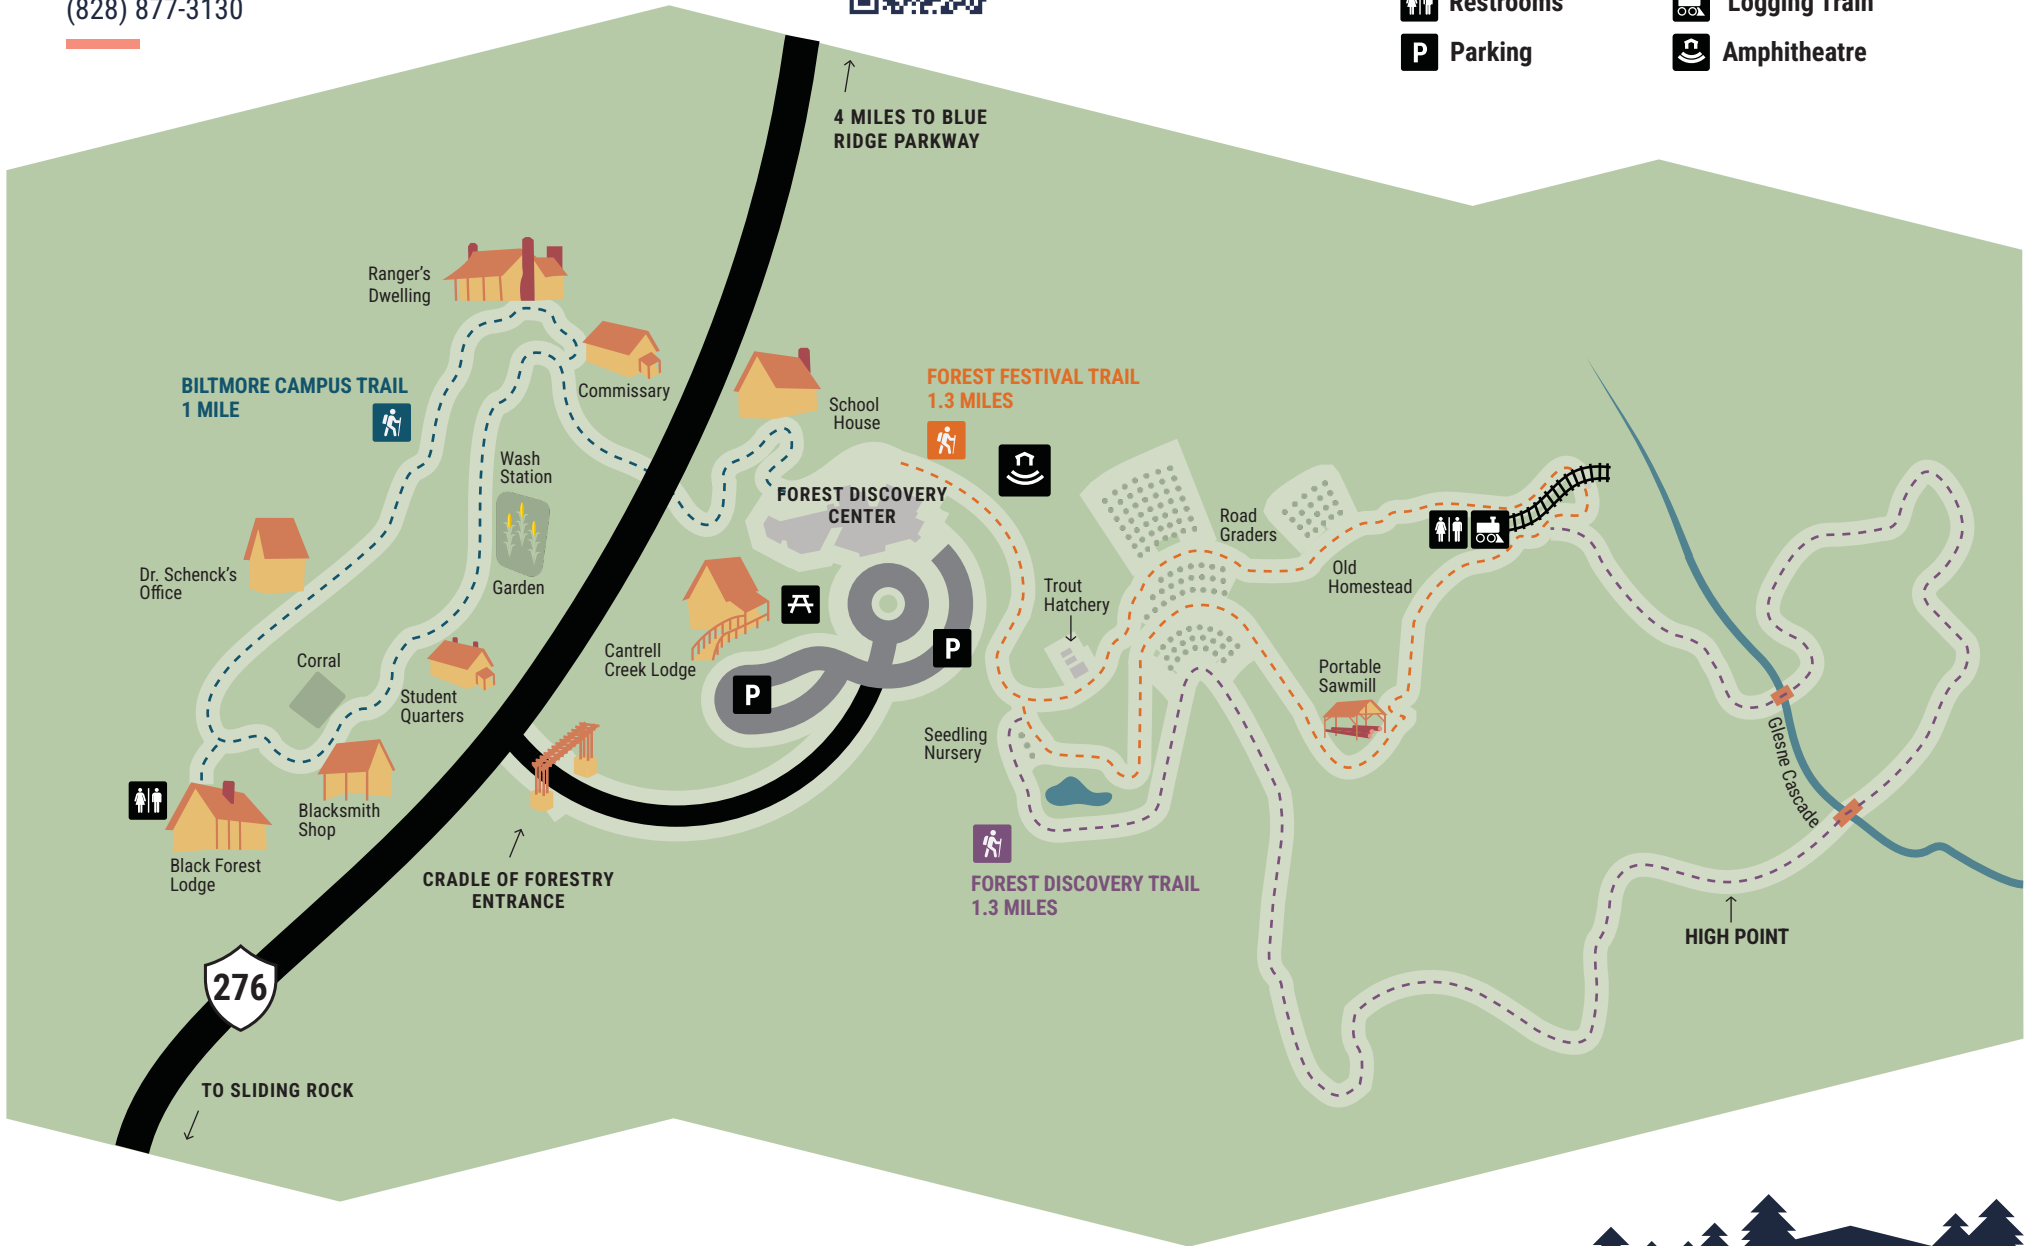

The Cradle of Forestry

11250 Pisgah Hwy. | Pisgah Forest, NC 28768
(828) 877-3130

Please scan the QR code to purchase passes and access other useful information.

Map Legend

- Trail
- Restrooms
- Picnic Site
- Logging Train
- Parking
- Amphitheatre

@cradleofforestry /cradleofforestryinamerica photos@gofindoutdoors.org

828.883.FIND | 49 Pisgah Highway Suite 4, Pisgah Forest, NC 28768 | Site operated by FIND Outdoors | Map is not to scale.